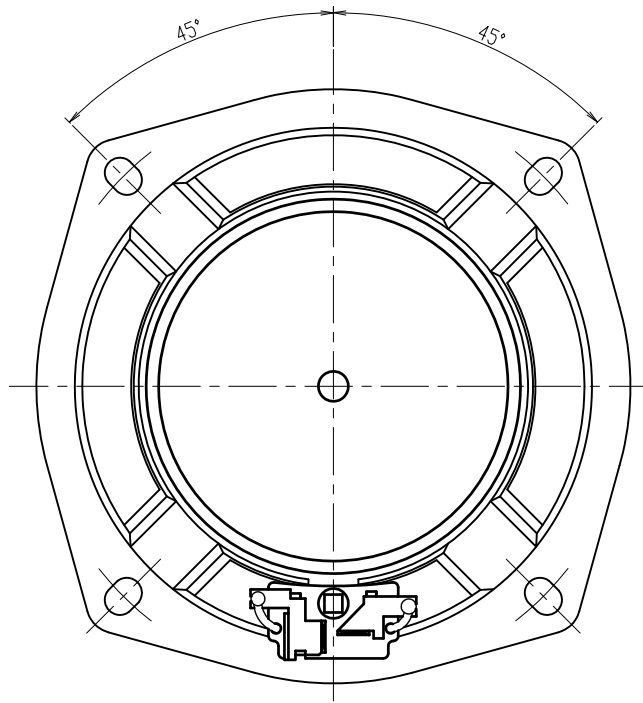

# コアキシャル

SPECIFICATION	
INPUT POWER	Nom,10W Max,20W
IMPEDANCE	8,0Ω
RESONANCE FREQUENCY(F0)	130Hz
SOUND PRESSURE LEVEL	87,0db
FREQUENCY RANGE	F0~16KHz
WEIGHT	560g