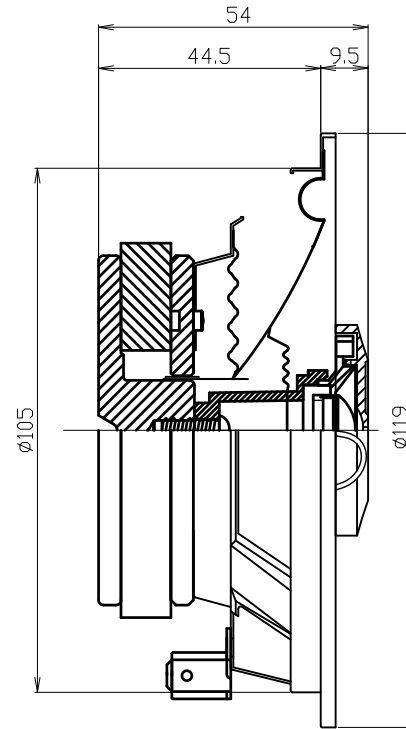

# コアキシャル

SPECIFICATION	
INPUT POWER	Nom,10W Max,20W
IMPEDANCE	8,0Ω
RESONANCE FREQUENCY(F0)	130Hz
SOUND PRESSURE LEVEL	87,0db
FREQUENCY RANGE	F0~16KHz
WEIGHT	560g