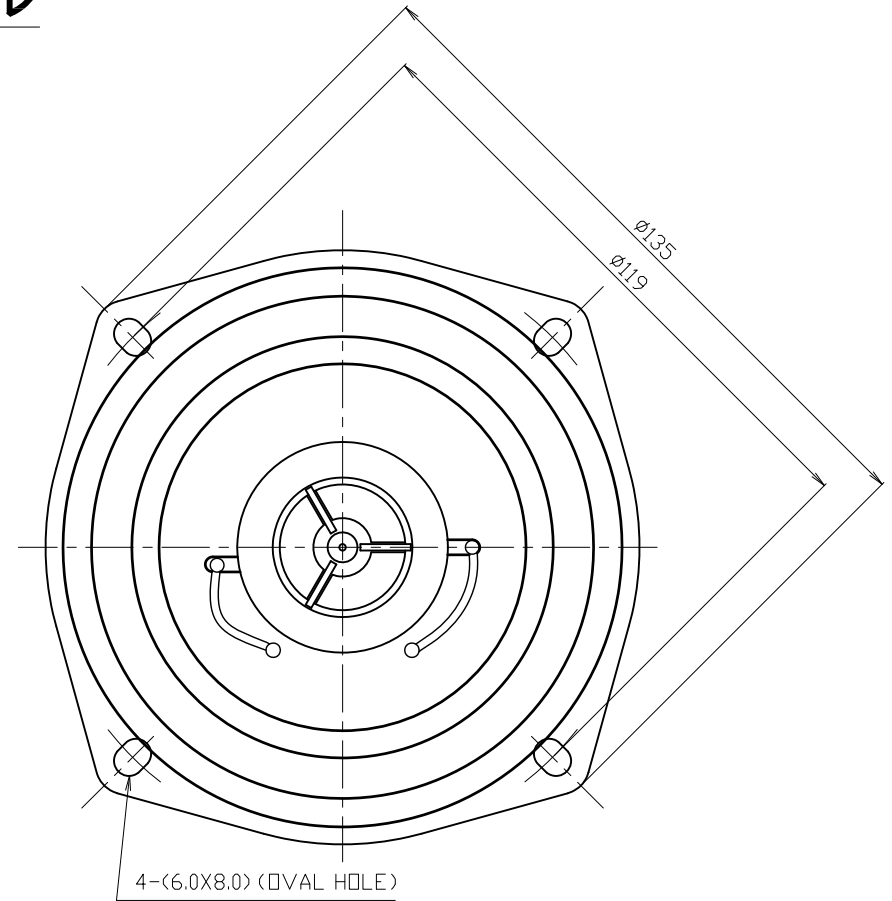

# コアキシャル

SPECIFICATION	
INPUT POWER	Nom,10W Max,20W
IMPEDANCE	8,0Ω
RESONANCE FREQUENCY(F0)	130Hz
SOUND PRESSURE LEVEL	87,0db
FREQUENCY RANGE	F0~16KHz
WEIGHT	560g