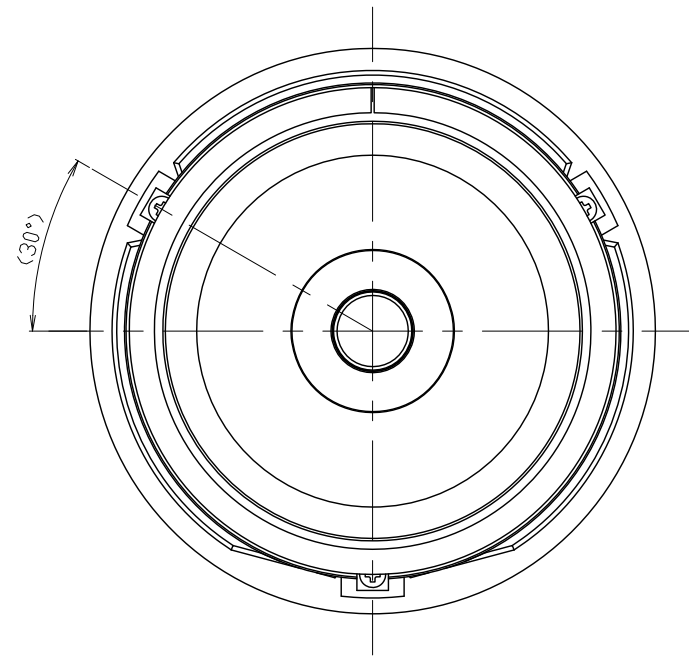

## SPECIFICATION

INPUT POWER	Nom.25W Max.40W
IMPEDANCE	4.0 $\Omega$
RESONANCE FREQUENCY(F0)	70Hz
SOUND PRESSURE LEVEL	84.0 db
FREQUENCY RENG	F <sub>0</sub> ~20kHz
WEIGHT	190g