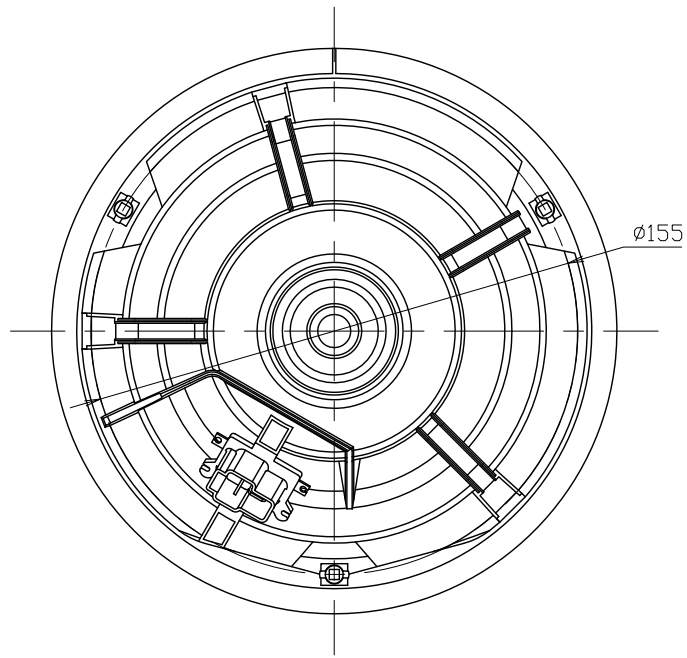

## SPECIFICATION

INPUT POWER	Nom.25W Max.40W
IMPEDANCE	4.0 $\Omega$
RESONANCE FREQUENCY(F0)	70Hz
SOUND PRESSURE LEVEL	84.0 db
FREQUENCY RENG	F <sub>0</sub> ~20kHz
WEIGHT	190g