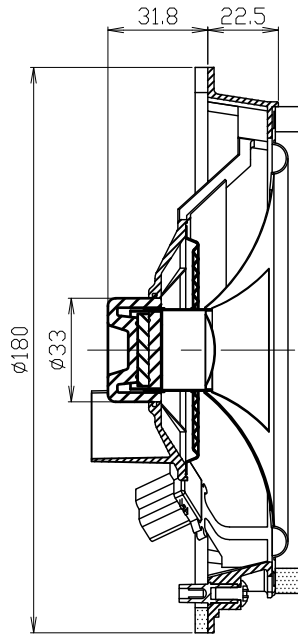

## SPECIFICATION

INPUT POWER	Nom.25W Max.40W
IMPEDANCE	4.0 $\Omega$
RESONANCE FREQUENCY(F0)	70Hz
SOUND PRESSURE LEVEL	84.0 db
FREQUENCY RENG	F <sub>0</sub> ~20kHz
WEIGHT	190g